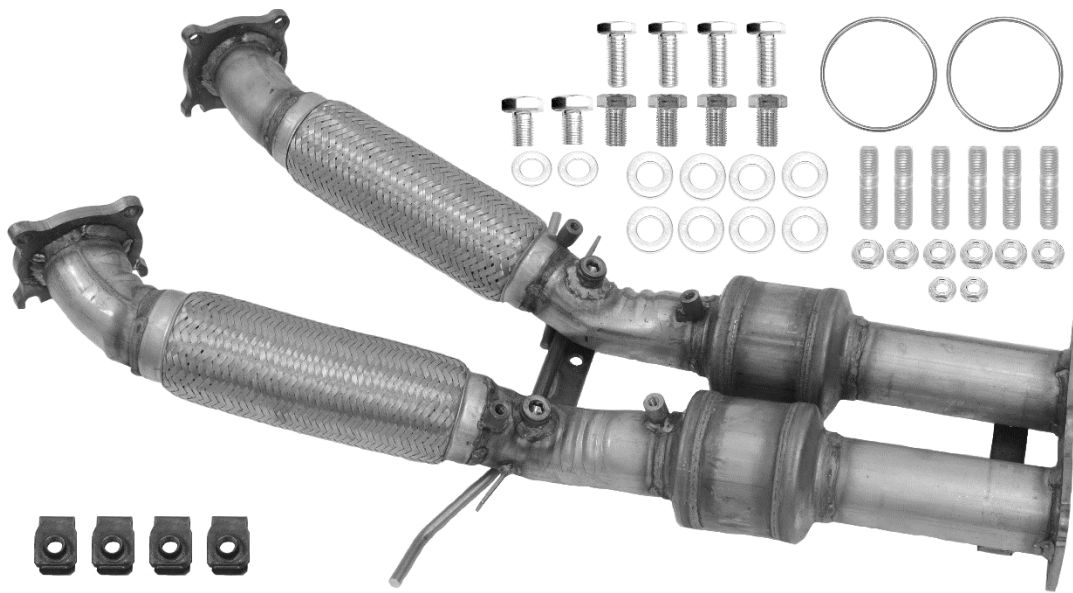

NEW

NEW PRODUCT BULLETIN

Bulletin #: AP110-2018

Date: August 29, 2018

EPA OBDII Direct Fit Converter

08-12 6 Cyl. Land Rover LR2, 3.2L Engine

07-10 6 Cyl. Volvo S80, 3.2L Engine

08-10 6 Cyl. Volvo V70, 3.2L Engine

10 6 Cyl. Volvo XC60, 3.2L Engine

08-10 6 Cyl. Volvo XC70, 3.2L Engine

Part #	Description	Web Catalog Release	Weight #	Boxed	Length	Width	Height	UPC Code	US VIOs	CN VIOs
644116	Converter - Direct Fit	To Be Released	20.00	Boxed	33.00"	22.00"	10.00"	085337354385	82,669	9,006

Note: Includes inlet gaskets, 10 bolts, 10 washers, 6 studs 8 nuts and 4 tabs. [958] footnote will be applied to 644116 which states "Federal & California Emission vehicles. Not legal for sale or use on vehicles licensed in California or in states where CARB certified catalytic converters must be used. Check with your state authority for details." Product Code - 22 Commodity Code - 211