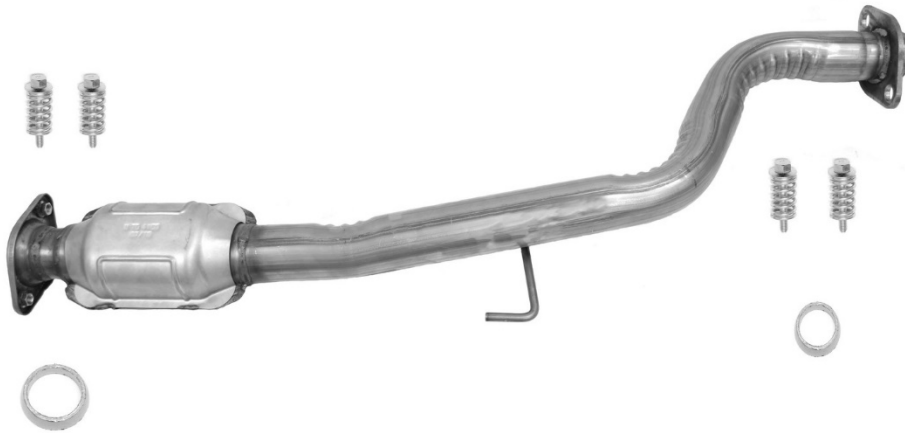

**NEW**

**NEW PRODUCT BULLETIN**

Bulletin #: AP36-2019

Date: April 3, 2019

**EPA OBDII Direct Fit Converter**

**09-13 4 Cyl. Suzuki Grand Vitara, 2.4L Engine, Rear**

Part #	Description	Web Catalog Release	Weight #	Boxed	Length	Width	Height	UPC Code	US VIOs	CN VIOs
644152	Converter – Direct Fit	To Be Released	14.00	Boxed	44.00"	22.00"	11.00"	085337356808	14,716	8,957

**Note:** Includes inlet gasket, outlet gasket, 4 bolts and 4 springs. [958] footnote will be applied to 644152 which states “Federal and California Emission vehicles. Not legal for sale or use on vehicles licensed in California or in states where CARB certified catalytic converters must be used. Check with your state authority for details.” Product Code – 22 Commodity Code – 211