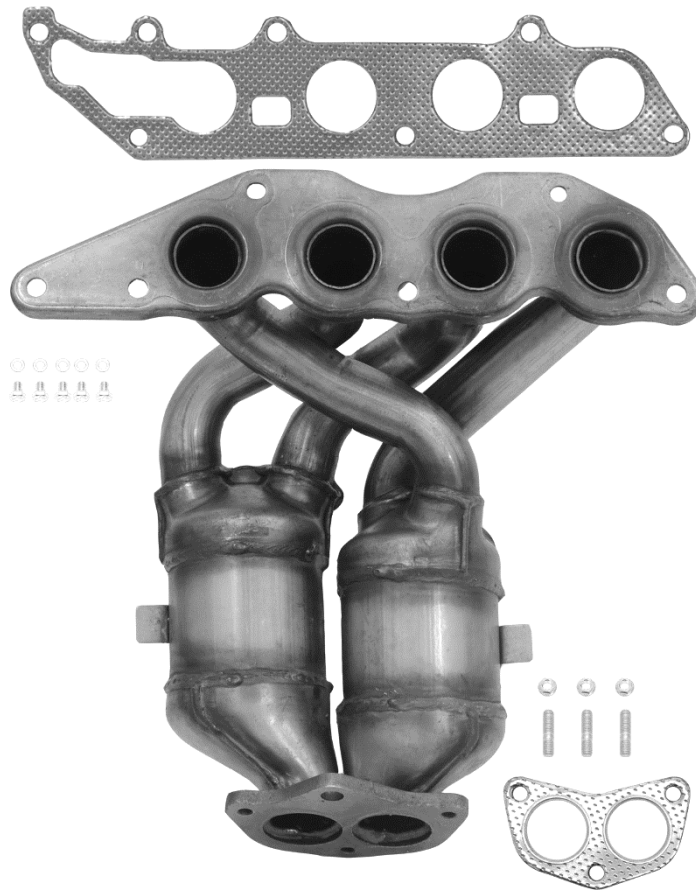

NEW

NEW PRODUCT BULLETIN

Bulletin #: AP106-2018

Date: August 29, 2018

EPA OBDII Direct Fit Converter

06-12 4 Cyl. Mitsubishi Eclipse, 2.4L Engine, Front

Part #	Description	Web Catalog Release	Weight #	Boxed	Length	Width	Height	UPC Code	US VIOs	CN VIOs
641543	Converter – Direct Fit	To Be Released	17.00	Boxed	21.00”	19.00”	8.00”	085337354286	66,199	6,130

Note: Includes inlet gasket, outlet gasket, 5 bolts, 5 washers, 3 studs and 3 nuts. [958] footnote will be applied to 641543 which states “Federal & California Emission vehicles. Not legal for sale or use on vehicles licensed in California or in states where CARB certified catalytic converters must be used. Check with your state authority for details.” Product Code – 22 Commodity Code – 211