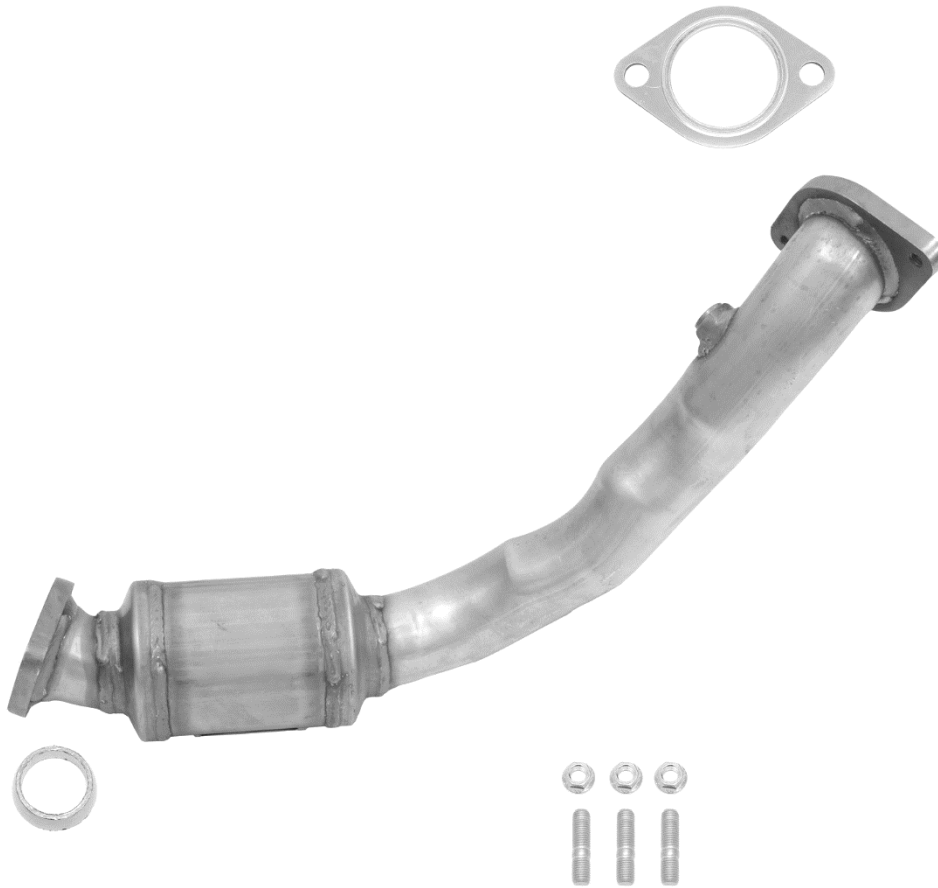

**NEW**

**NEW PRODUCT BULLETIN**

Bulletin #: AP130-2018

Date: September 20, 2018

**EPA OBDII Direct Fit Converter**

**05-07 8 Cyl. Chevrolet Corvette, 6.0L Engine, Right**

**08 8 Cyl. Chevrolet Corvette, 6.2L Engine, Right**

**09-11 8 Cyl. Chevrolet Corvette, 6.2L Engine, Naturally Aspirated, Right**

Part #	Description	Web Catalog Release	Weight #	Boxed	Length	Width	Height	UPC Code	US VIOs	CN VIOs
644120	Converter – Direct Fit	To Be Released	11.00	Boxed	31.00"	9.00"	6.00"	085337354439	129,153	7,450

**Note:** Includes inlet gasket, outlet gasket, 3 studs & 3 nuts. [958] footnote will be applied to 644120 which states "Federal & California Emission vehicles. Not legal for sale or use on vehicles licensed in California or in states where CARB certified catalytic converters must be used. Check with your state authority for details." Product Code – 22 Commodity Code – 211