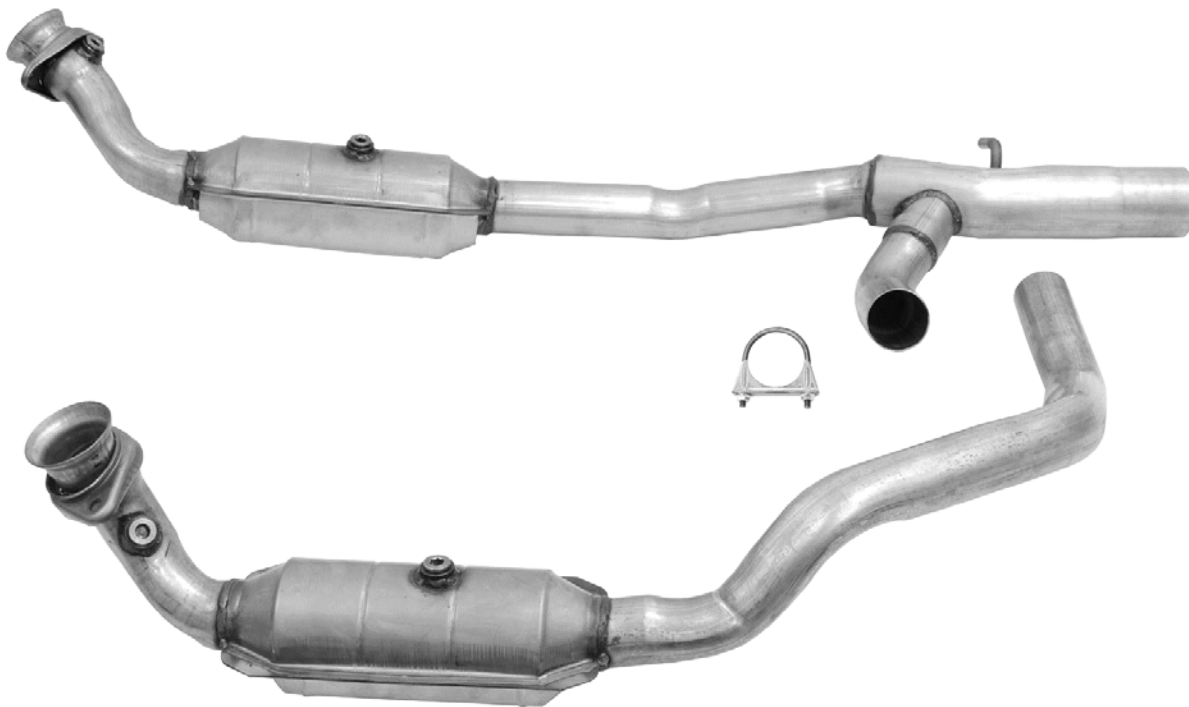

**EPA OBDII Direct Fit Converter**

**09-14 8 Cyl. Ford E-150, 5.4L Engine**

**09-14 8 Cyl. Ford E-250, 5.4L Engine**

**09-14 8 Cyl. Ford E-350 Super Duty, 5.4L Engine**

Part #	Description	Web Catalog Release	Weight #	Boxed	Length	Width	Height	UPC Code	US VIOs	CN VIOs
645160	Converter – Direct Fit	To Be Released	29.00	Boxed	45.00"	28.00"	13.00"	085337350264	175,674	12,085

**Note:** Includes clamp. [958] footnote will be applied to 645160 which states “Federal & California Emission vehicles. Not legal for sale or use on vehicles licensed in California or in states where CARB certified catalytic converters must be used. Check with your state authority for details.” Product Code – 22  
Commodity Code – 211