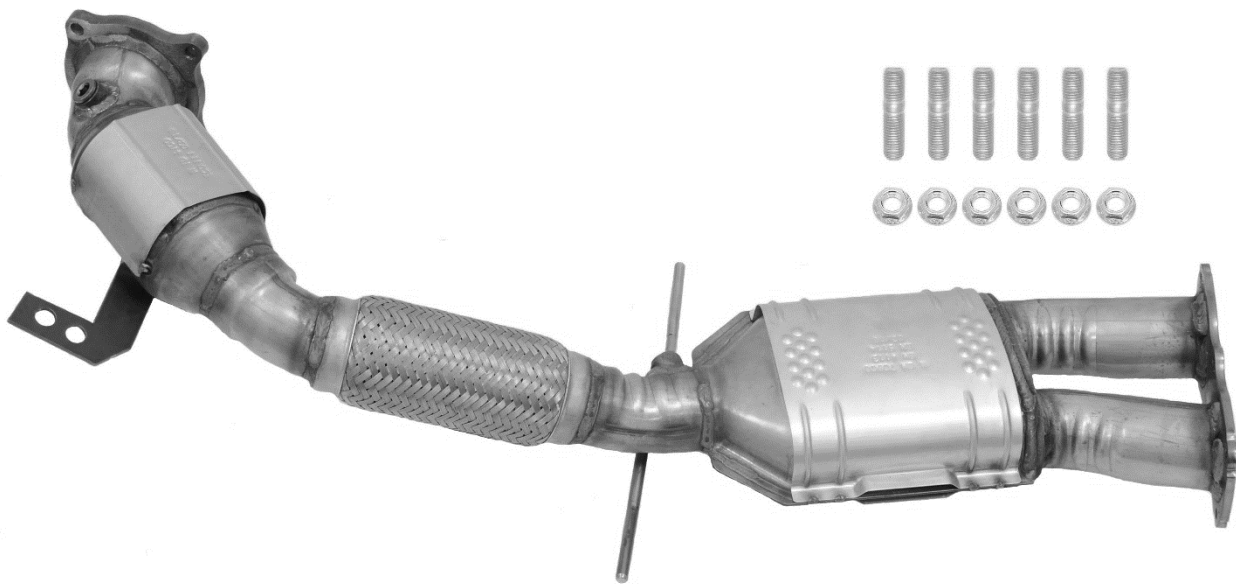

NEW

NEW PRODUCT BULLETIN

Bulletin #: AP128-2018

Date: September 20, 2018

EPA OBDII Direct Fit Converter

11-16 6 Cyl. Volvo S60, 3.0L Engine, Front

08-15 6 Cyl. Volvo S80, 3.0L Engine, Front

10-16 6 Cyl. Volvo XC60, 3.0L Engine, Front

09-15 6 Cyl. Volvo XC70, 3.0L Engine, Front

Part #	Description	Web Catalog Release	Weight #	Boxed	Length	Width	Height	UPC Code	US VIOs	CN VIOs
644111	Converter - Direct Fit	To Be Released	23.00	Boxed	46.00"	16.00"	16.00"	085337354323	88,137	14,607

Note: Includes 6 studs & 6 nuts. [958] footnote will be applied to 644111 which states "Federal & California Emission vehicles. Not legal for sale or use on vehicles licensed in California or in states where CARB certified catalytic converters must be used. Check with your state authority for details." Product Code - 22 Commodity Code - 211