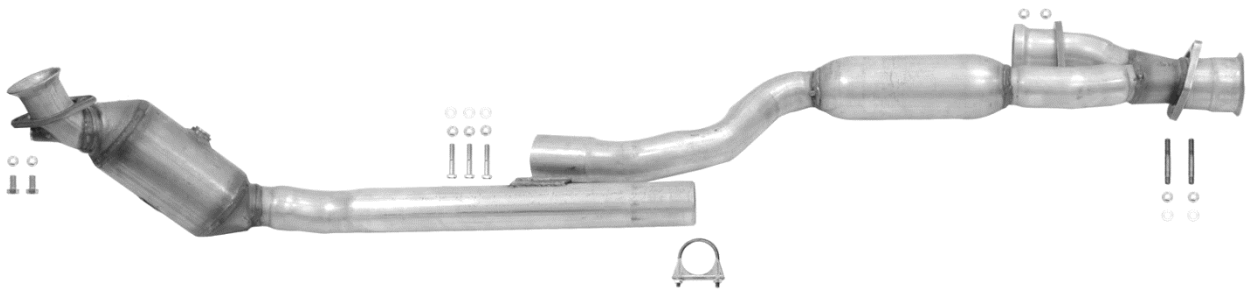

NEW

NEW PRODUCT BULLETIN

Bulletin #: AP107-2018

Date: August 29, 2018

EPA OBDII Direct Fit Converter

07 6 Cyl. Mercedes-Benz C280, 3.0L Engine, RWD, Left

07 6 Cyl. Mercedes-Benz C350, 3.5L Engine, RWD, Left

07-09 6 Cyl. Mercedes-Benz CLK350, 3.5L Engine, Left

Part #	Description	Web Catalog Release	Weight #	Boxed	Length	Width	Height	UPC Code	US VIOs	CN VIOs
644114	Converter - Direct Fit	To Be Released	19.00	Boxed	43.00"	11.00"	7.00"	085337354354	29,435	1,786

Note: Includes inlet gasket, 5 bolts, 5 washers, 2 studs, 9 nuts and a clamp. [958] footnote will be applied to 644114 which states "Federal & California Emission vehicles. Not legal for sale or use on vehicles licensed in California or in states where CARB certified catalytic converters must be used. Check with your state authority for details." Product Code – 22 Commodity Code – 211