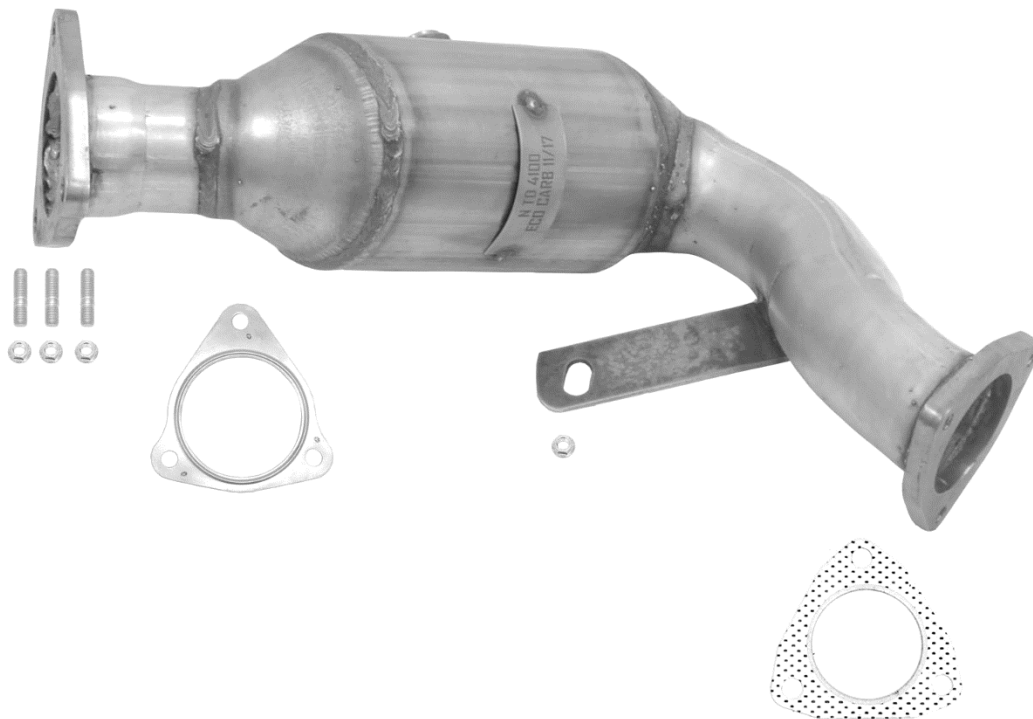

**NEW**

**NEW PRODUCT BULLETIN**

Bulletin #: AP103-2018

Date: August 24, 2018

**EPA OBDII Direct Fit Converter**

**12-15 6 Cyl. Audi A6 Quattro, 3.0L Engine, AWD, Supercharged, Left**

**12-15 6 Cyl. Audi A7 Quattro, 3.0L Engine, AWD, Supercharged, Left**

**13-14 6 Cyl. Audi A8 Quattro, 3.0L Engine, AWD, Supercharged, Left**

Part #	Description	Web Catalog Release	Weight #	Boxed	Length	Width	Height	UPC Code	US VIOs	CN VIOs
644112	Converter – Direct Fit	To Be Released	10.00	Boxed	18.00”	14.00”	10.00”	085337354330	70,282	4,534

**Note:** Includes inlet gasket, outlet gasket, 3 studs and 4 nuts. [958] footnote will be applied to 644112 which states “Federal & California Emission vehicles. Not legal for sale or use on vehicles licensed in California or in states where CARB certified catalytic converters must be used. Check with your state authority for details.” Product Code – 22 Commodity Code – 211