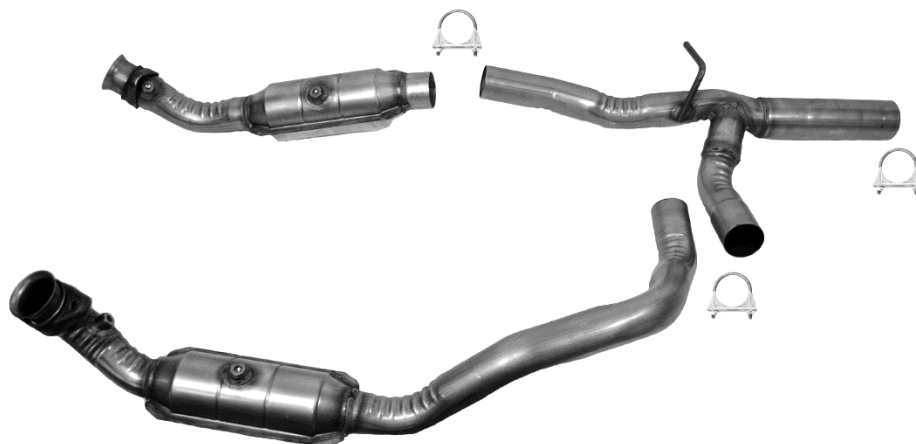

NEW

NEW PRODUCT BULLETIN

Bulletin #: AP34-2019

Date: March 15, 2019

EPA OBDII Direct Fit Converter

15-16 8 Cyl. Ford E-350 Super Duty, 5.4L Engine, Cutaway Van & Stripped Chassis

15-17 10 Cyl. Ford E-350 Super Duty, 6.8L Engine, Cutaway Van & Stripped Chassis

Part #	Description	Web Catalog Release	Weight #	Boxed	Length	Width	Height	UPC Code	US VIOs	CN VIOs
645152	Converter - Direct Fit	To Be Released	28.00	Boxed	44.00"	22.00"	11.00"	085337356785	42,434	2,733

Note: Includes 3 clamps. [958] footnote will be applied to 645152 which states "Federal and California Emission vehicles. Not legal for sale or use on vehicles licensed in California or in states where CARB certified catalytic converters must be used. Check with your state authority for details." Product Code - 22 Commodity Code - 211